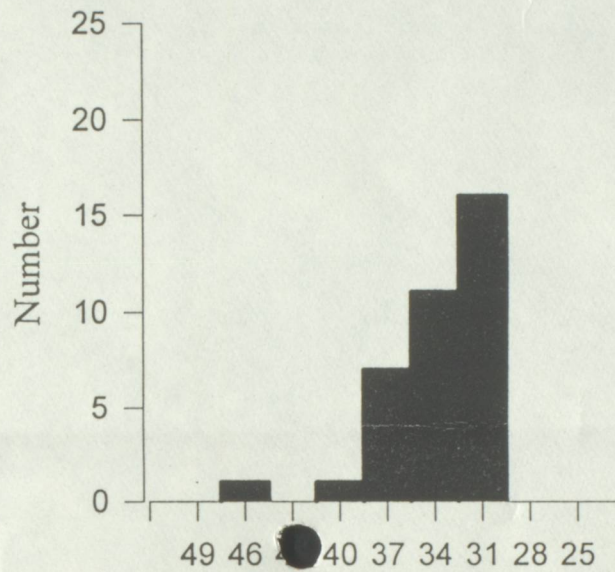

February 19, 1997

Prof. G. Govil  
Dean, Physics Faculty  
T.I.F.R.

Dear Prof. Govil,

At the last Promotion Committee meeting we had some argument about ages at promotion. I have therefore, gone and analysed the entire academic staff of the Institute with respect to this question as it stood in the staff list of 1996. I enclose the statistics in addition to age of distribution of the Faculty Associate Professor, Readers and Fellows. I include tables showing the trends regarding age at promotion and comparison of internally promoted candidates and externally recruited candidates in various categories. As you will note, the majority of the academic staff is internally recruited at the lowest level. There are negligible or nil recruitment at the level of Readers and Associate Professors. This is the issue with which my argument was primarily concerned. You were right in saying that the age at promotion has improved in the last 10 years. The current age for promotion to Readers position is 37.5 years, Associate professor 43.65 years and Professors 51.8 years. The peak for the age of faculty is around 60 years.

Year	Average Age at Promotion		
	Reader	Assoc. Prof.	Professor
1963-72	30.57	34.14	36.0
1973-78	35.6	43.5	39.5
1979-84	38.7	48.6	46.1
1984-90	37.4	45.27	50.0
1990-95	37.5	43.65	51.8

Induction pattern in 1996	Total	Internal/ external	Recruited as					
			RA/ student	Visiting fellow	Fellow	Reader	Assoc. Prof.	Prof.
Sr. Professor	24	62%	15	3	4	2	0	0
Full Professor	25	68%	17	4	4	0	0	0
Assoc. Professor	38	65.5%	25	8	4	1	0	0
Total	87		57	15	12	3	0	0