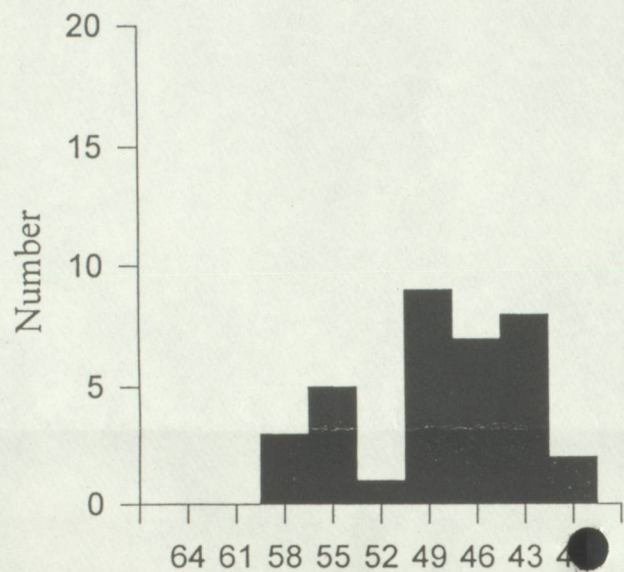

February 19, 1997

Prof. G. Govil  
Dean, Physics Faculty  
T.I.F.R.

Dear Prof. Govil,

At the last Promotion Committee meeting we had some argument about ages at promotion. I have therefore, gone and analysed the entire academic staff of the Institute with respect to this question as it stood in the staff list of 1996. I enclose the statistics in addition to age of distribution of the Faculty Associate Professor, Readers and Fellows. I include tables showing the trends regarding age at promotion and comparison of internally promoted candidates and externally recruited candidates in various categories. As you will note, the majority of the academic staff is internally recruited at the lowest level. There are negligible or nil recruitment at the level of Readers and Associate Professors. This is the issue with which my argument was primarily concerned. You were right in saying that the age at promotion has improved in the last 10 years. The current age for promotion to Readers position is 37.5 years, Associate professor 43.65 years and Professors 51.8 years. The peak for the age of faculty is around 60 years.

I will be grateful if you will circulate the figures I enclose to all members of the Committee.

Kind regards,

Sincerely yours,

O. Siddiqi

**Faculty (Prof+Assoc.Prof)**

**Readers**

**Associate Professors**

**Fellows**

Year	Average Age at Promotion		
	Reader	Assoc. Prof.	Professor
1963-72	30.57	34.14	36.0
1973-78	35.6	43.5	39.5
1979-84	38.7	48.6	46.1
1984-90	37.4	45.27	50.0
1990-95	37.5	43.65	51.8

Induction pattern in 1996	Total	Internal/ external	Recruited as					
			RA/ student	Visiting fellow	Fellow	Reader	Assoc. Prof.	Prof.
Sr. Professor	24	62%	15	3	4	2	0	0
Full Professor	25	68%	17	4	4	0	0	0
Assoc. Professor	38	65.5%	25	8	4	1	0	0
Total	87		57	15	12	3	0	0