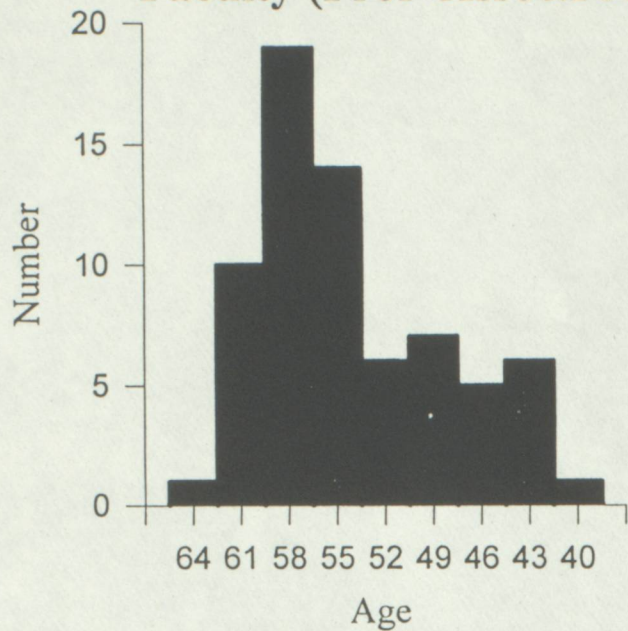

Associate Professors

Faculty (Prof+Assoc.Prof)