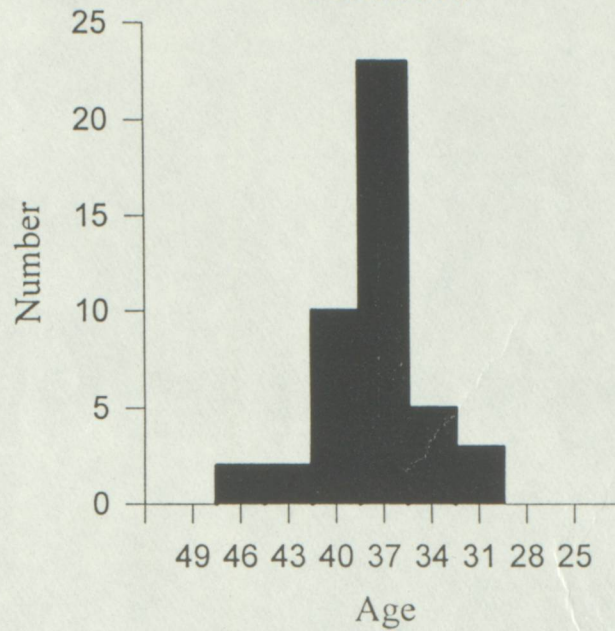

O. Siddiqi

Fellows

Readers